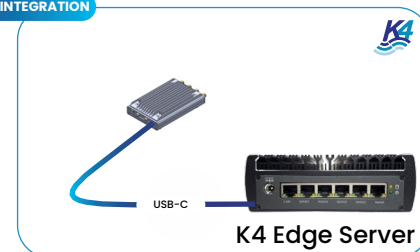

K4EDGE Ascent Modem

5G Cellular Modem

Ultra Fast Throughput, Worldwide

5G + 4G/LTE, MIMO Carrier Aggregation
Supports high bandwidth C-Band
USB-C powered, compact

Dual SIM, USB-C for data and power

K4 EdgeOS integration for advanced connection control and bandwidth bonding

5G connectivity with 4G/LTE fallback for use in dense urban areas or remote rural locations

Standalone connectivity USB 3.2 - compatible with Linux, Mac, Android, and Windows 10/11

4x4 MIMO - External Antennas (SMA) Required

STANDALONE

EdgeOS INTEGRATION

www.k4mobility.com

sales@k4mobility.com

1-800-453-1324

Ascent Modem - Back View

Ascent Modem - Front View

Cellular WAN Interface	5G SA / NSA, 4G LTE -- 4x4 MIMO	
SIM Slots	2x nano SIM	
Throughput	Peak DL/UL Mbps: 5G NSA 3400/550, 5G SA 2400/900, LTE 1600/200 CAT-19/CAT-18	
Connectors	4x SMA-F Cellular, 2-pin Molex External Power, USB Type C	
Power & Data	USB3.2, backwards compatible with USB2.1 [Opt. Ext. Power: +9 VDC to +24 VDC]	
Power Consumption	5W nominal, 8W max*	
Physical	113.4mm x 67.3mm x 27 mm / 4.5" x 2.75" x 1.1" - 0.45 lbs* / 200g	
Environmental	Op temp: -10 to +50 C*; Humidity up to 95%, non-condensing*	
Certifications	CE*, FCC*, RoHS	
US Carrier Certifications	Verizon*, T-Mobile*, ATT*	*Certifications pending
Warranty	1 year limited	